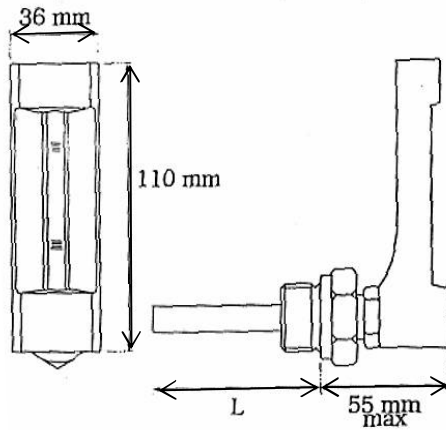

SCOTTS

V-line Thermometers

Series 84

Series 85

Series 87

Series 88

Corresponding Dual Ranges Celsius-Fahrenheit also available

+60 to 50°C	0 to 160°C	0 to 420°C
-30 to 50°C	0 to 200°C	0 to 500°C
0 to 60°C	0 to 250°C	0 to 600°C
0 to 100°C	0 to 300°C	100 to 600°C
0 to 120°C	0 to 360°C	100 to 650 °C