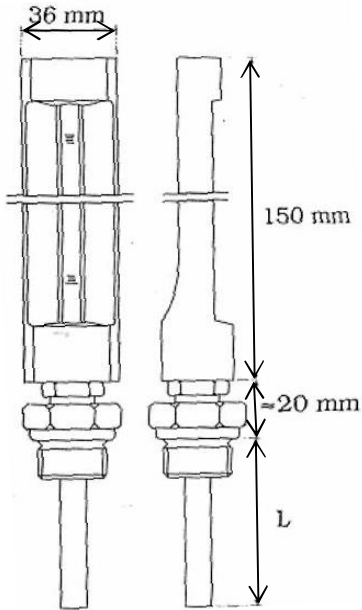

SCOTTS

V-line Thermometers

Series 84

Series 85

Series 87

Series 88

Corresponding Dual Ranges Celsius-Fahrenheit also available

+60 to 50°C	0 to 160°C	0 to 420°C
-30 to 50°C	0 to 200°C	0 to 500°C
0 to 60°C	0 to 250°C	0 to 600°C
0 to 100°C	0 to 300°C	100 to 600°C
0 to 120°C	0 to 360°C	100 to 650 °C