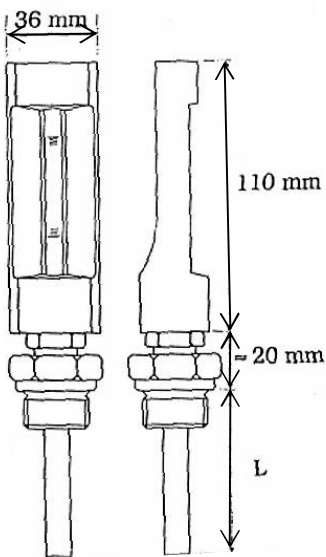

SCOTTS

V-line Thermometers

Series 84

Series 85

Series 87

Series 88

Corresponding Dual Ranges Celsius-Fahrenheit also available

+60 to 50°C	0 to 160°C	0 to 420°C
-30 to 50°C	0 to 200°C	0 to 500°C
0 to 60°C	0 to 250°C	0 to 600°C
0 to 100°C	0 to 300°C	100 to 600°C
0 to 120°C	0 to 360°C	100 to 650 °C