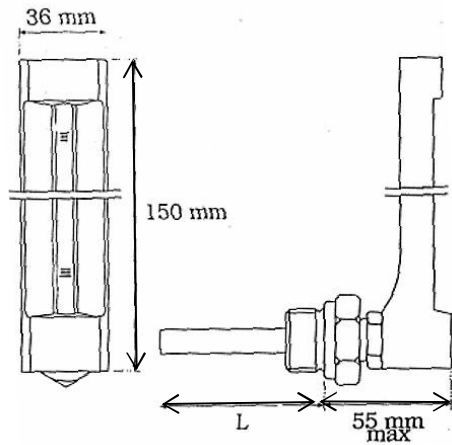

SCOTTS

V-line Thermometers

Series 84

Series 85

Series 87

Series 88

Corresponding Dual Ranges Celsius-Fahrenheit also available

+60 to 50°C	0 to 160°C	0 to 420°C
-30 to 50°C	0 to 200°C	0 to 500°C
0 to 60°C	0 to 250°C	0 to 600°C
0 to 100°C	0 to 300°C	100 to 600°C
0 to 120°C	0 to 360°C	100 to 650 °C